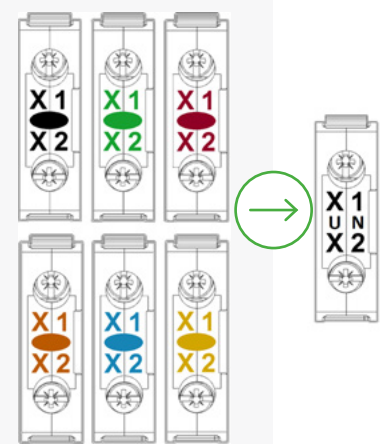

New saturated colored plastic used on all heads except white and yellow.

Identify it quickly!

On catalogue

On packaging

On products

Family	No of references	Impact on range
Light blocks with integral LED	From 109 to 25	-77%
Light bodies (with or without contact blocks)	From 199 to 40	-80%
Complete units	321	No change
Heads only	559	No change
Accessories	8	No change

## Substitution table

Existing references	Substitution
ZALVG1 ZALVG3 ZALVG4 ZALVG5 ZALVG6	ZALVG1
ZALVM1 ZALVM3 ZALVM4 ZALVM5 ZALVM6	ZALVM1
ZALVB1 ZALVB3 ZALVB4 ZALVB5 ZALVB6	ZALVB1
ZBVG13 ZBVG43 ZBVG53 ZBVG63	ZBVG13
ZBVJ33 ZBVJ43 ZBVJ53	ZBVJ13
ZBVM13 ZBVM33 ZBVM43 ZBVM53	ZBVM13
ZBVB33 ZBVB43 ZBVB53 ZBVB63	ZBVB13
ZBVG14 ZBVG34	ZBVG14
ZBVM14 ZBVM34 ZBVM44	ZBVM14
ZBVB14 ZBVB34 ZBVB64	ZBVB14
ZBV18G1 ZBV18G3 ZBV18G4 ZBV18G5 ZBV18G6	ZBV18G1